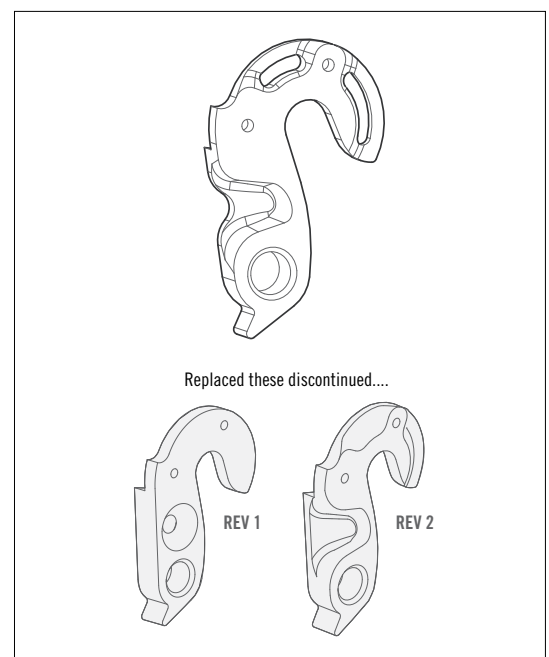

KP048/ - KIT, DER. HANGER, SINGLE SIDED 3

RZ 120	2010 FLASH ALLOY
LEXI	2010 FLASH ALLOY 29'ER
TRAIL SL	SCALPEL 100 (2008, 2009, 2010)
TRAIL SL 29'ER	
2011 QUICK CX 1 - 4	
2011 BAD BOY