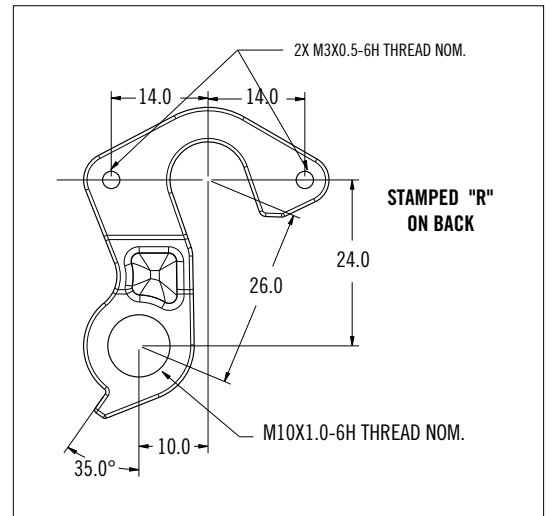

2014 KITS

REAR DERAILLEUR HANGERS

KP255/ - KIT, DER. HANGER, SINGLE SIDED RD2

2014 QUICK CARBON
2013 QUICK SL
2013 QUICK CX
2013 CAAD 8 (or KP158/)
2013 CAAD X
2013 SYNAPSE LC