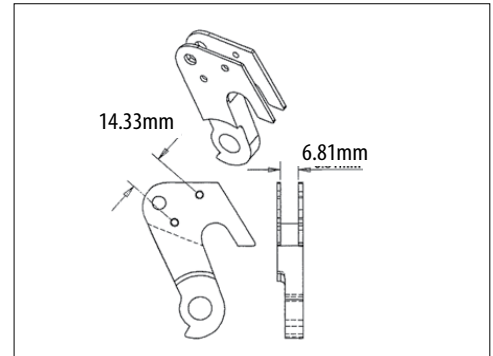

REAR DERAILLEUR HANGERS

A239X/EBO - KIT, DER. HANGER, MTN.

CAAD2, CAAD3, CAAD4, CAAD5, Cross CAAD9, Optimo, Super-V, Raven, Jekyll to 2004, Touring, Hybrid, DAYTRIPPER