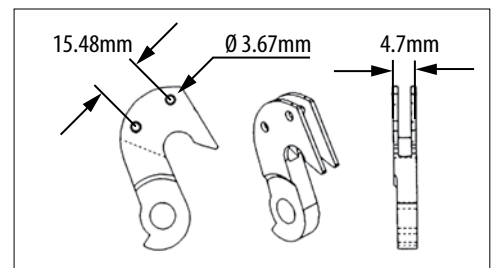

A240/EBO - KIT, DER. HANGER, RD PRE-3/92 (Discontinued)

Road 2-Bolt Pre '91, Road Frames Pre '91