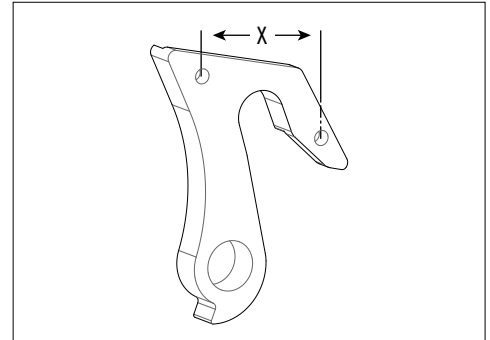

KP093/ - KIT, DER. HANGER, BAD BOY - X = 30.55 mm

KP093/B - KIT, DER. HANGER, BAD BOY - X = 26.3 mm

HOOLIGAN

2011 - BAD BOY