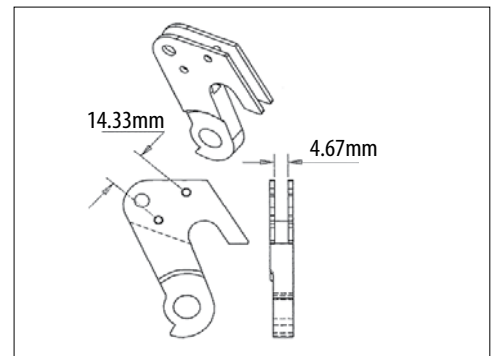

A239Z/EBO - KIT, DER. HANGER, 9/91 - 10/91 (Discontinued)

MTN, 2 Bolt Non-Standard '91 - MTN Frames '91 Only